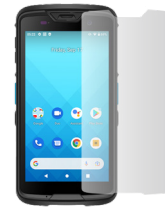

9H glass screen protection (132.8mm_68.2mm) 401621G

*Please note, EA630 is not included.