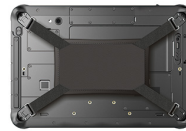

Accessories Available:

3-Pin EU power cord,
18AWG, 1.1M
1550-905899G

3-Pin UK power cord,
18AWG, 1.1M
1550-905900G

Stylus with clip and hole
for strap / bungee cord
384896G

X-strap with
stylus holder
3210-900022G